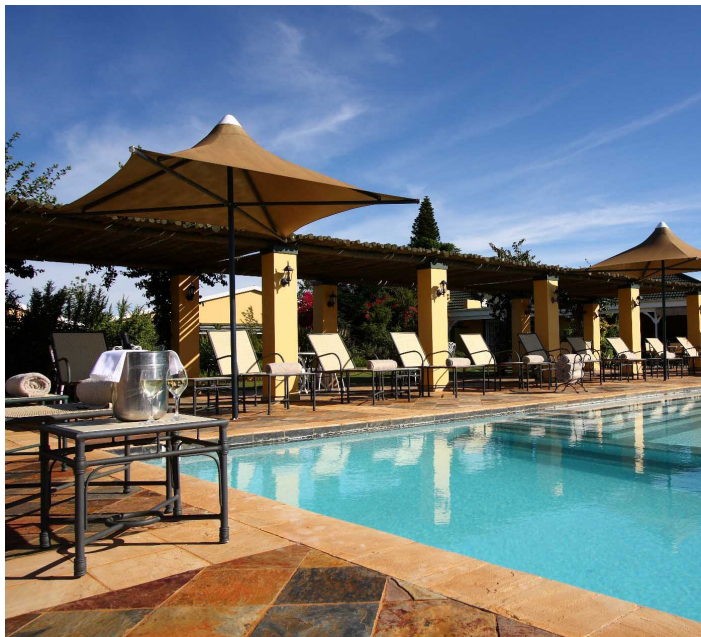

SOUTH AFRICA

RIVERDENE LODGE – SHAMWARI

STANDARD WEDDING PACKAGE – £2785

Validity 1 January 2011 – 31 December 2011

Includes:

- ♥ Registrar, legal fees, licence and marriage certificate
- ♥ Bridal bouquet and groom's buttonhole
- ♥ Rose petal confetti
- ♥ Two floral arrangements for the ceremony and one room arrangement
- ♥ Photographer
- ♥ 36 developed photos presented in a Henzo Wedding Album (plus disc)
- ♥ A one-tier wedding cake of your choice
- ♥ Back, neck and shoulder massage for the wedding couple plus a French manicure
- ♥ A bottle of sparkling wine on arrival, after the ceremony and in the room on the wedding night
- ♥ A sole use game drive with your photographer
- ♥ Private dinner on your return to the lodge
- ♥ Witnesses (if required)