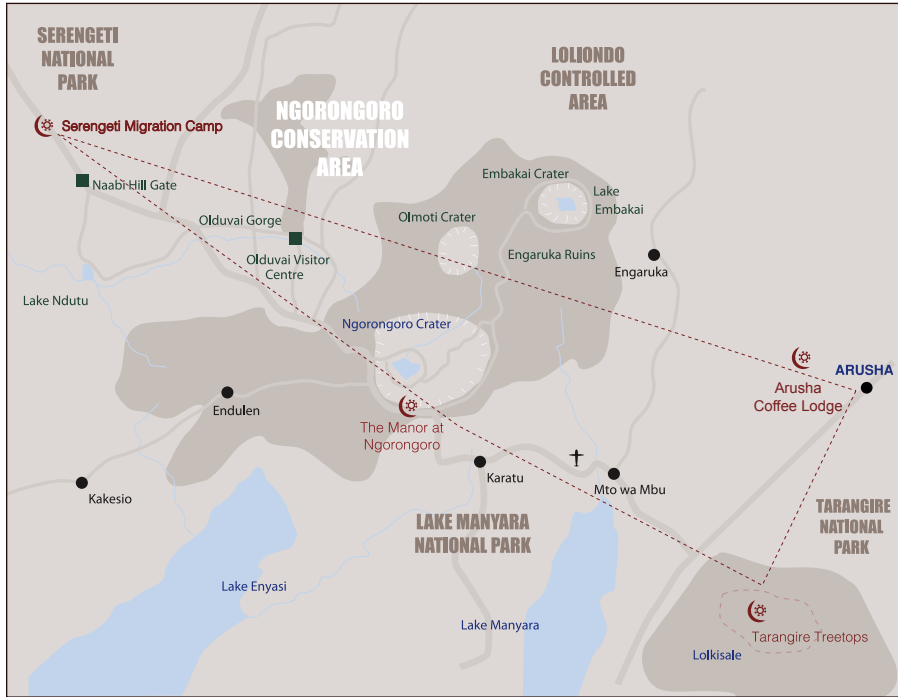

  
 A F R I K A  
 SERENGETI  
 MIGRATION CAMP  
 Voted No. 1 in East Africa

## Elewana Northern Circuit Tanzania

### LOCATION

Tucked away in the vast plains, the Serengeti Migration Camp is located at the starting point of one of the world's great wonders - The Migration. The landscape, originally formed by volcanic activity, has been sculptured by the ever changing climate and now varies from open grass plains in the south, savannah grasslands with scattered acacia trees in the centre, hilly wooden grassland in the north to extensive woodland and black clay plains to the west.

### SERENGETI MIGRATION CAMP

*Voted No.1 in East Africa by  
Conde Nast Traveller readers choice awards*